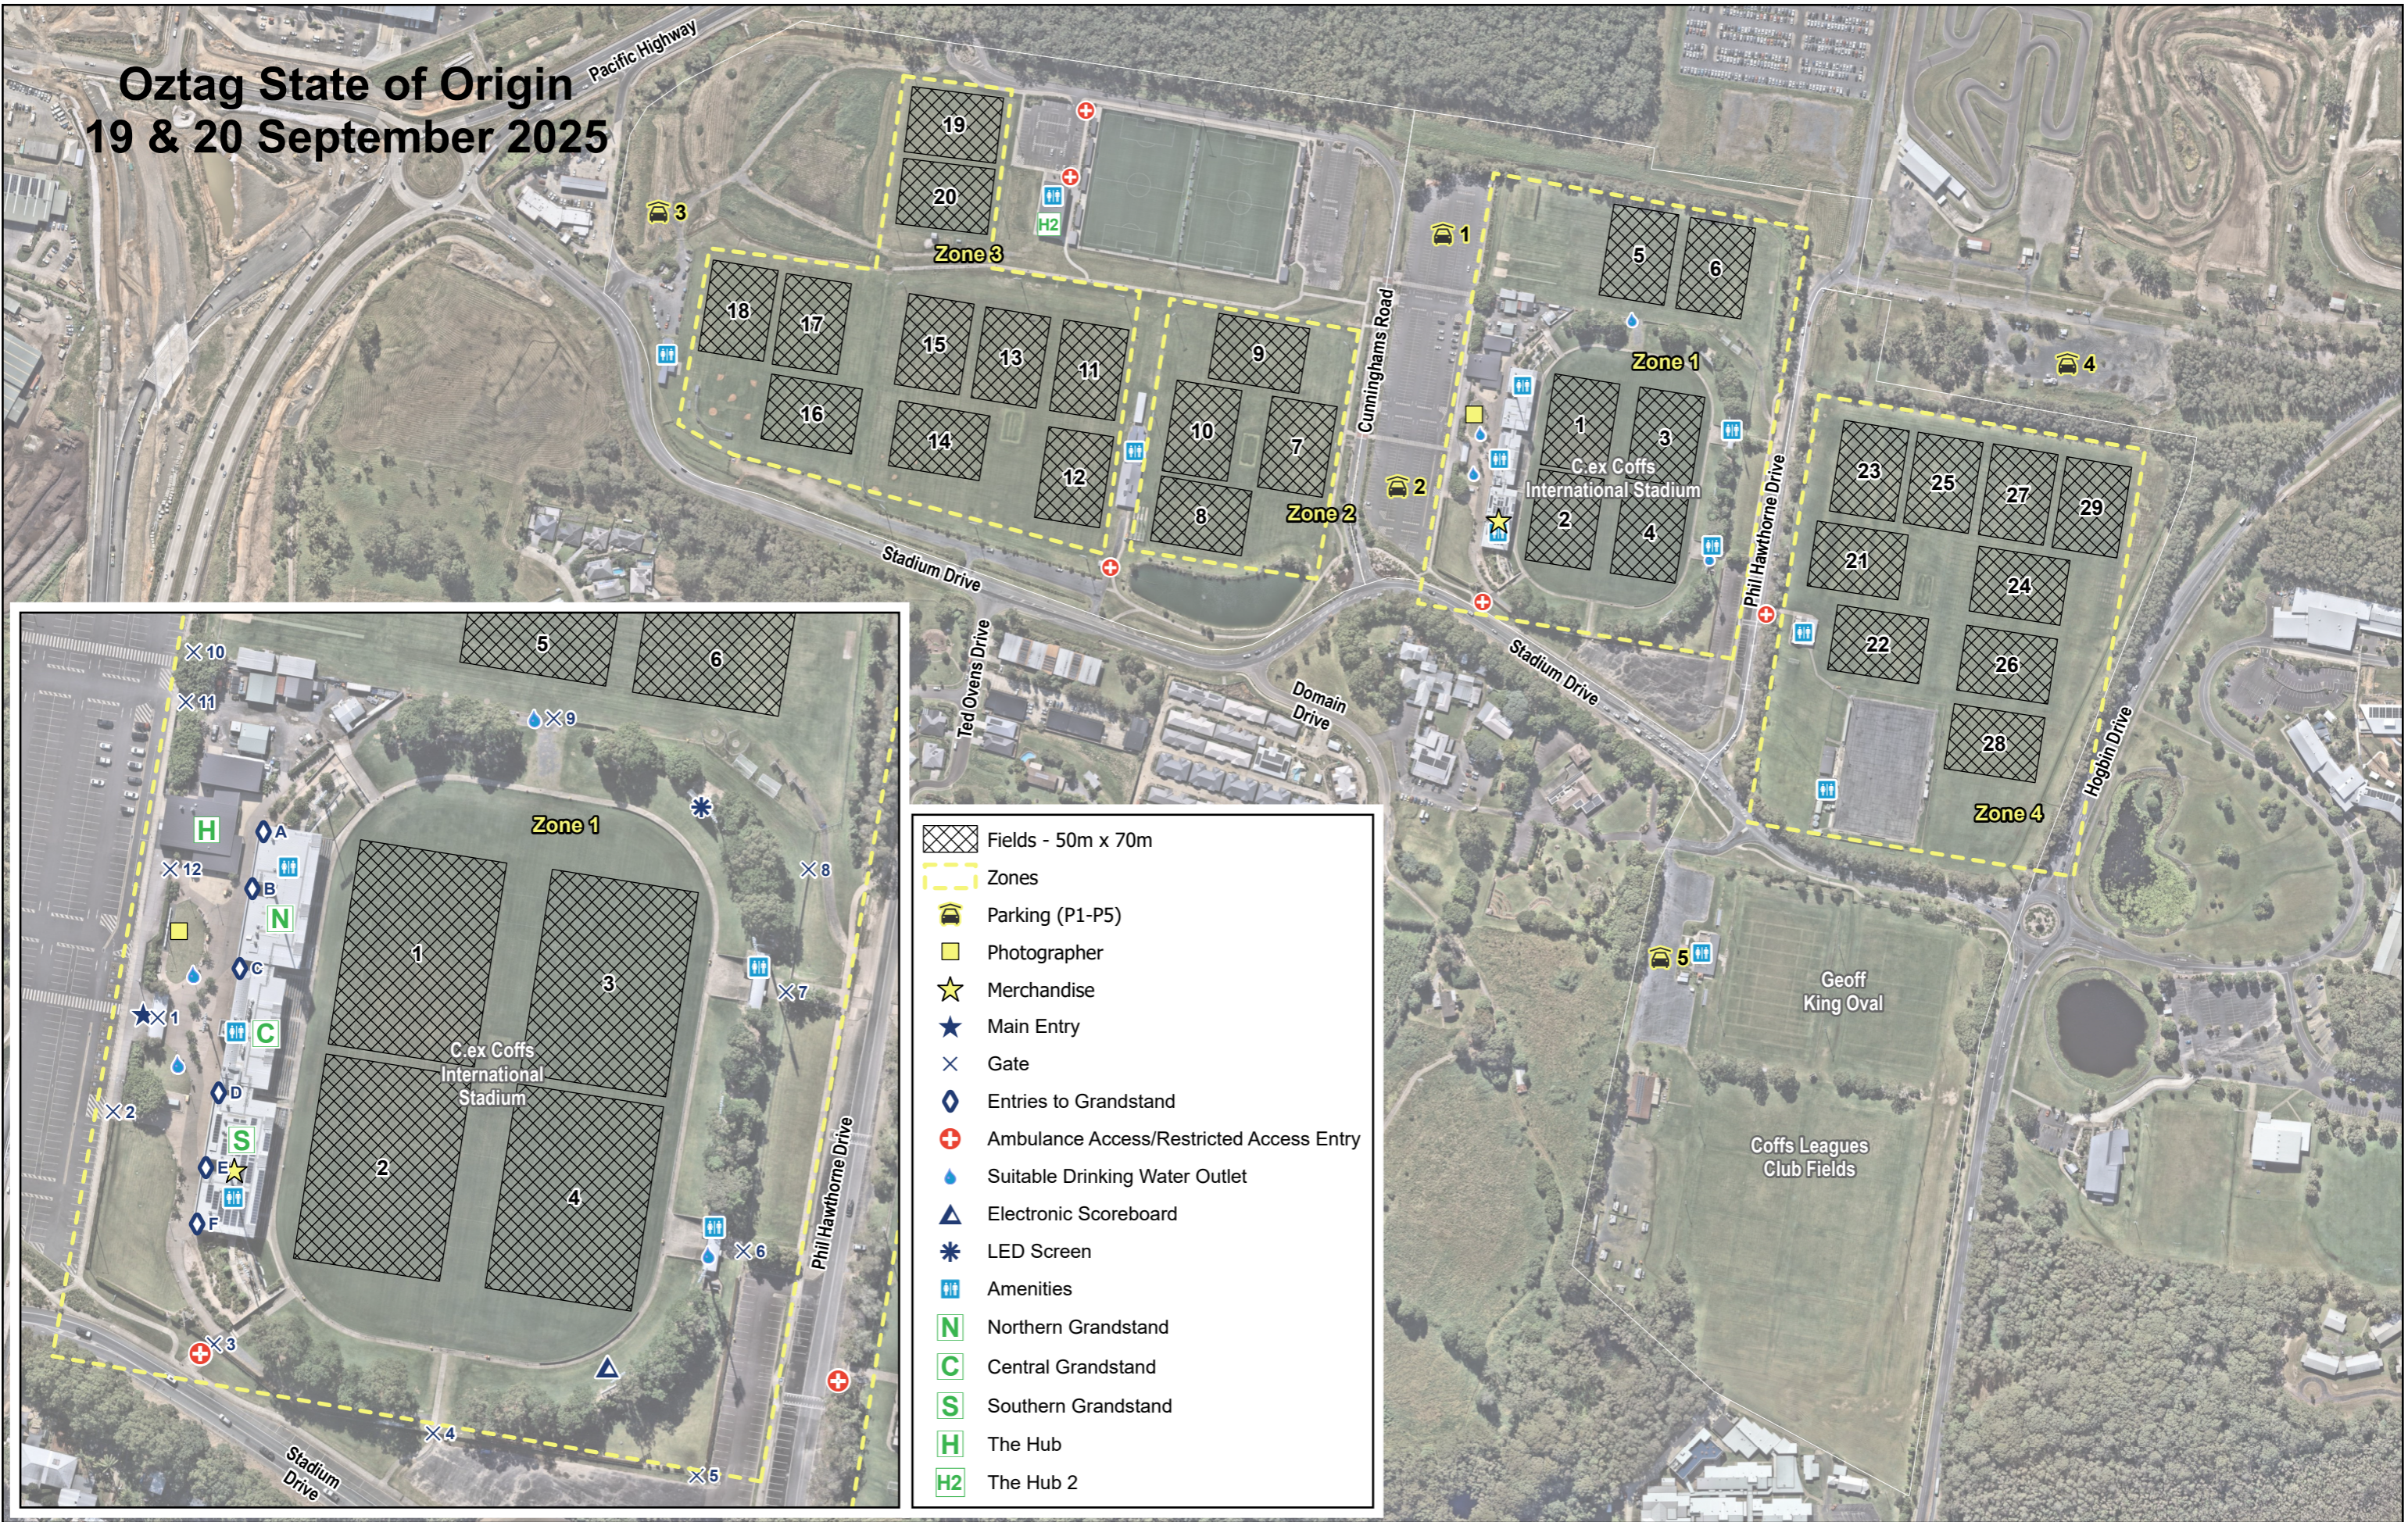

Oztag State of Origin 19 & 20 September 2025

- Fields - 50m x 70m
- Zones
- Parking (P1-P5)
- Photographer
- Merchandise
- Main Entry
- Gate
- Entries to Grandstand
- Ambulance Access/Restricted Access Entry
- Suitable Drinking Water Outlet
- Electronic Scoreboard
- LED Screen
- Amenities
- Northern Grandstand
- Central Grandstand
- Southern Grandstand
- The Hub
- The Hub 2